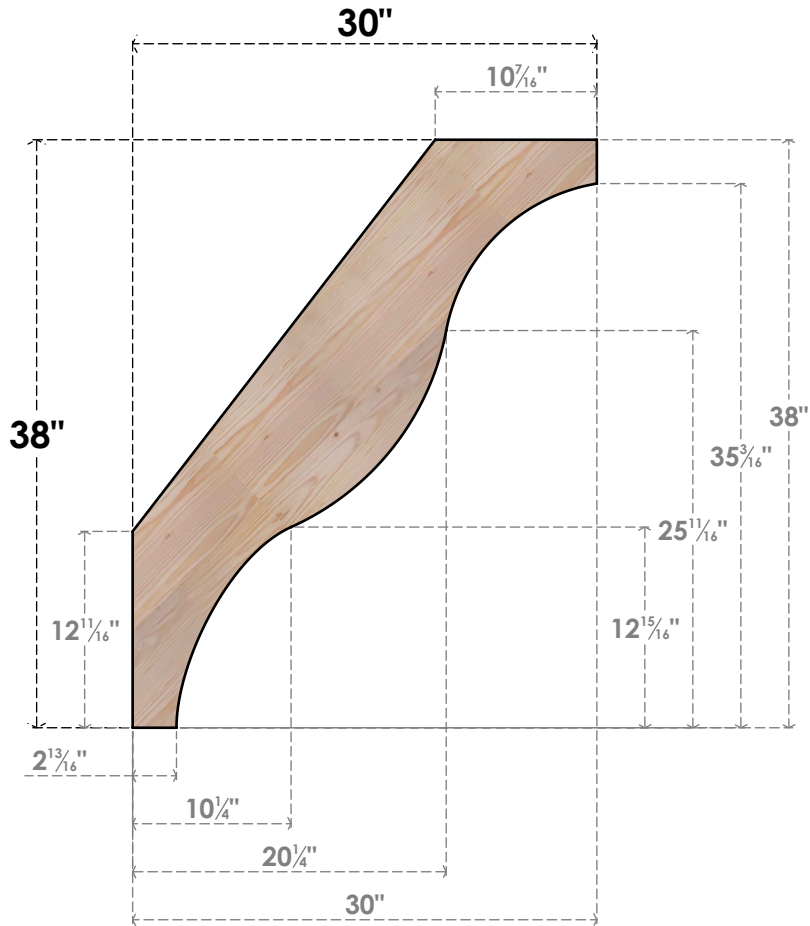

BRC06X30X38FST00SDF

5 1/2"W X 30"D X 38"H FUNSTON SMOOTH BRACE, DOUGLAS FIR

SIDE

FRONT

EKENA MILLWORK
 2300 WEST MAIN ST.
 CLARKSVILLE, TX 75426
 TOLL FREE: 866-607-0453
 WWW.EKENAMILLWORK.COM

NOTES

1. INSTALLATION TO BE COMPLETED IN ACCORDANCE WITH MANUFACTURER'S SPECIFICATIONS.
2. DRAWING MAY NOT BE TO SCALE
3. THIS DRAWING IS INTENDED FOR DESIGN AND PLANNING PURPOSES ONLY.
4. ALL INFORMATION CONTAINED HEREIN WAS CURRENT AT THE TIME OF DEVELOPMENT BUT MUST BE REVIEWED AND APPROVED BY THE PRODUCT MANUFACTURER TO BE CONSIDERED ACCURATE.
5. PRODUCTS ARE NOT KILN DRIED. THIS ITEM IS UNIQUE AND WILL CONTAIN THE NATURAL VARIATIONS THAT THE WOOD SPECIES OFFERS. THIS MAY RESULT IN VARIATIONS UP TO 1/4"