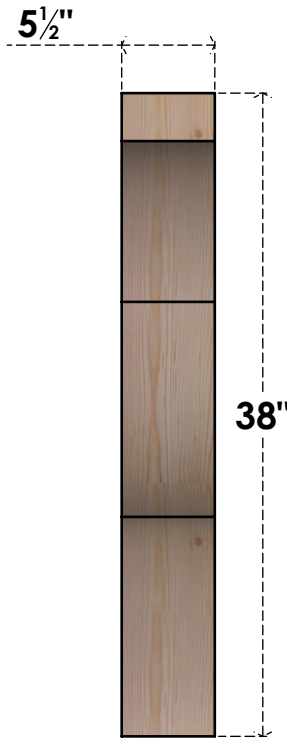

BRC06X30X38FST00SDF

5 1/2"W X 30"D X 38"H FUNSTON SMOOTH BRACE, DOUGLAS FIR

SIDE

FRONT

EKENA MILLWORK
 2300 WEST MAIN ST.
 CLARKSVILLE, TX 75426
 TOLL FREE: 866-607-0453
 WWW.EKENAMILLWORK.COM

NOTES

1. INSTALLATION TO BE COMPLETED IN ACCORDANCE WITH MANUFACTURER'S SPECIFICATIONS.
2. DRAWING MAY NOT BE TO SCALE
3. THIS DRAWING IS INTENDED FOR DESIGN AND PLANNING PURPOSES ONLY.
4. ALL INFORMATION CONTAINED HEREIN WAS CURRENT AT THE TIME OF DEVELOPMENT BUT MUST BE REVIEWED AND APPROVED BY THE PRODUCT MANUFACTURER TO BE CONSIDERED ACCURATE.
5. PRODUCTS ARE NOT KILN DRIED. THIS ITEM IS UNIQUE AND WILL CONTAIN THE NATURAL VARIATIONS THAT THE WOOD SPECIES OFFERS. THIS MAY RESULT IN VARIATIONS UP TO 1/4"